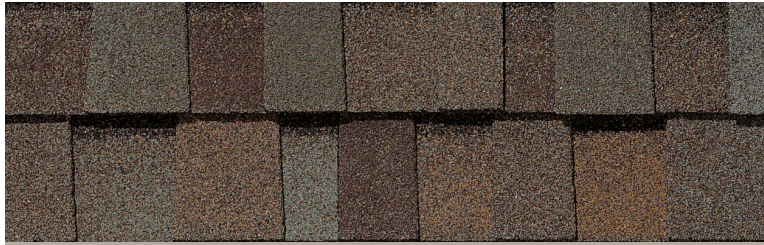

DENVER CONNECTION SINGLE FAMILY: WILLIAM LYON HOMES

STELLA

30APR19

TRADITIONAL 3

ROOF

TAMKO
MOUNTAIN SLATE

BODY 1

PPG PAINT
PPG 1008-3: GREYHOUND