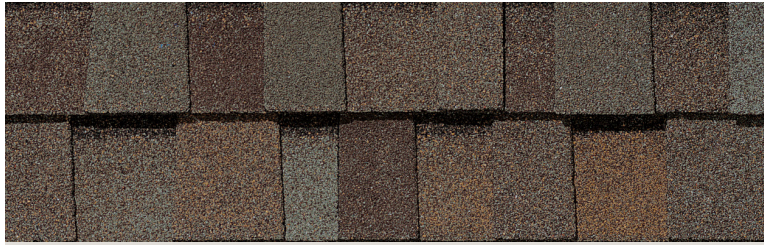

DENVER CONNECTION SINGLE FAMILY: WILLIAM LYON HOMES

STELLA

30APR19

TRADITIONAL 1

ROOF

TAMKO
MOUNTAIN SLATE

BODY 1

PPG PAINT
PPG 1006-2: SHARK