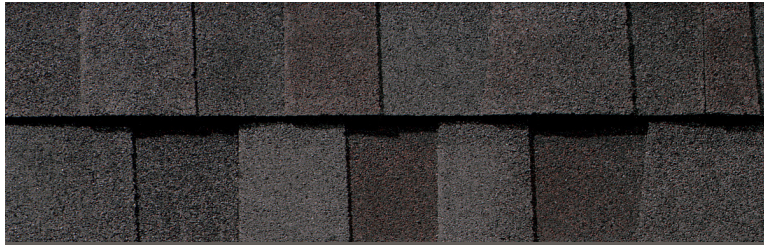

DENVER CONNECTION SINGLE FAMILY: WILLIAM LYON HOMES

STELLA

20FEB20

MOUNTAIN 2

ROOF

TAMKO
BLACK WALNUT