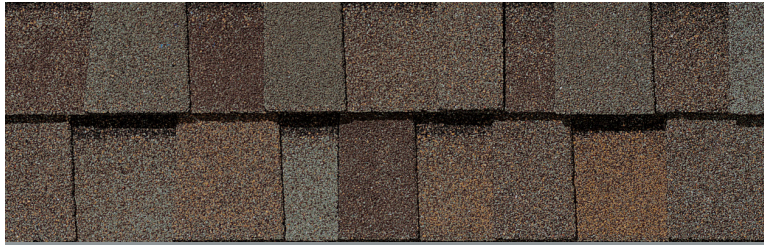

ROOF

TAMKO
MOUNTAIN SLATE

BODY 1

PPG PAINT
PPG 1012-5: STEEPLE GRAY

TRIM + GARAGE

PPG PAINT
PPG 1001-6: KNIGHT'S ARMOR

ACCENT

PPG PAINT
PPG 1054-7: CHOCOLATE ECLAIR