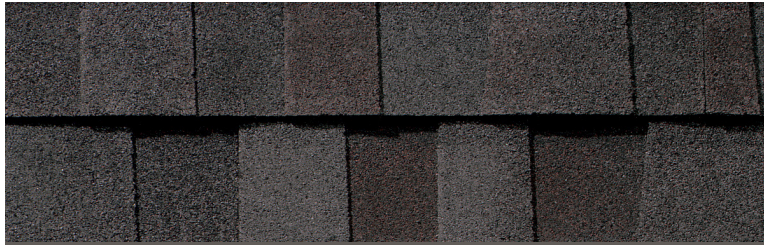

DENVER CONNECTION SINGLE FAMILY: WILLIAM LYON HOMES

STELLA

20FEB20

MOUNTAIN 4

ROOF

TAMKO
BLACK WALNUT