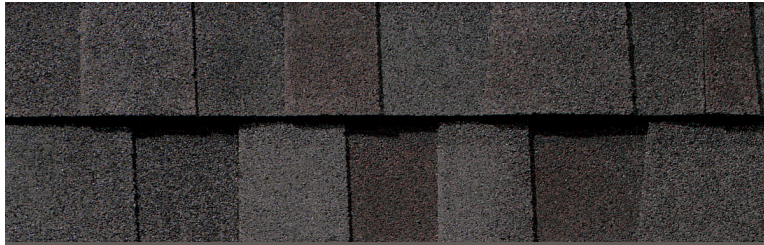

DENVER CONNECTION SINGLE FAMILY: WILLIAM LYON HOMES

STELLA

20FEB20

MOUNTAIN 1

ROOF

TAMKO
BLACK WALNUT