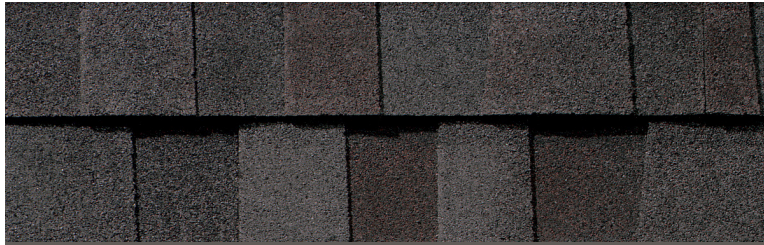

DENVER CONNECTION SINGLE FAMILY: WILLIAM LYON HOMES

STELLA

20FEB20

MOUNTAIN 3

ROOF

TAMKO
BLACK WALNUT